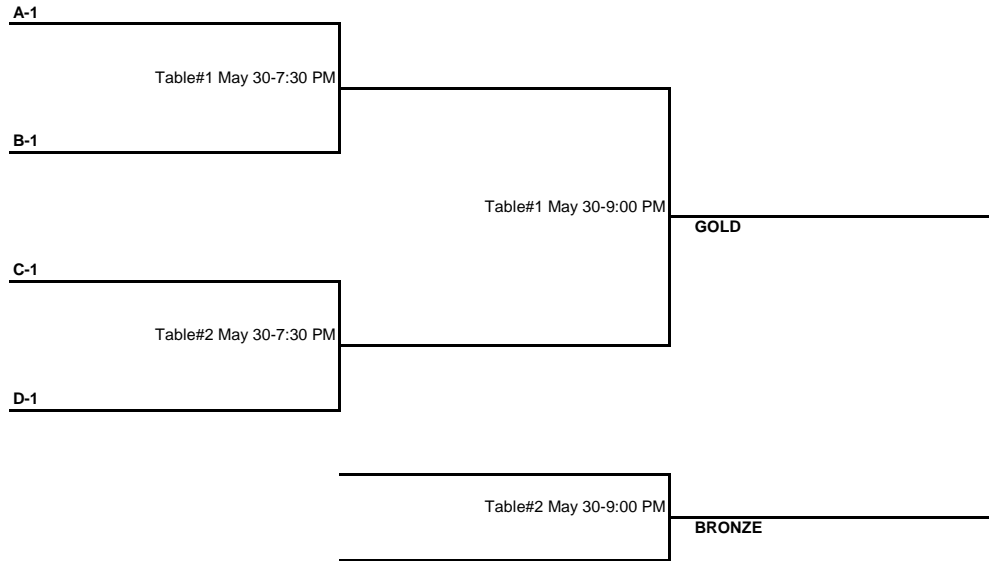

Pool "D"	Willowglen Systems				May 29-6:00 PM
	Seven Mechanical Services Ltd				Table#5
	Univar Canada				May 29-6:00 PM
	Summit Valve & SlurryFlo				Table#6
	Summit Valve & SlurryFlo				May 29-7:30 PM
	Willowglen Systems				Table#5
	Seven Mechanical Services Ltd				May 29-7:30 PM
	Univar Canada				Table#6
	Willowglen Systems				May 29-9:00 PM
	Univar Canada				Table#5
	Seven Mechanical Services Ltd				May 29-9:00 PM
	Summit Valve & SlurryFlo				Table#6

Bracket printing courtesy of:

TABLE TENNIS

Blue

May 28-30, 2019
Saville Centre
11610 65 Avenue

Bracket printing courtesy of: