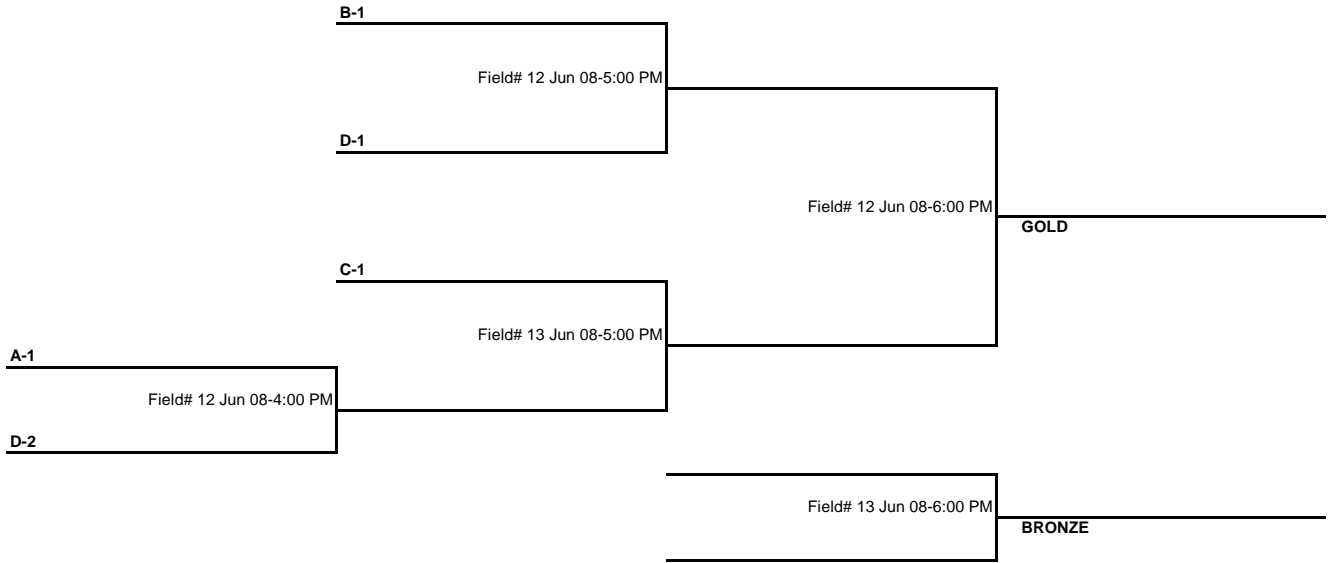

Pool "B"	Company	Time	Field#
	Waiward Industrial LP	Jun 07-6:30 PM	
	AECOM Canada Ltd.		Field# 16
	Communications and Public Engagement (GOA)	Jun 07-6:30 PM	
	Corpro Canada		Field# 17
	Corpro Canada	Jun 07-7:30 PM	
	Waiward Industrial LP		Field# 16
	AECOM Canada Ltd.	Jun 07-7:30 PM	
	Communications and Public Engagement (GOA)		Field# 17
	Waiward Industrial LP	Jun 07-8:30 PM	
	Communications and Public Engagement (GOA)		Field# 16
	AECOM Canada Ltd.	Jun 07-8:30 PM	
	Corpro Canada		Field# 17

Pool "C"	Company	Time	Field#
	Department of Indigenous Services Canada	Jun 07-6:30 PM	
	Tetra Tech Canada Inc.		Field# 18
	ASEBP/DevFacto	Jun 07-6:30 PM	
	BMO Bank of Montreal		Field# 19
	BMO Bank of Montreal	Jun 07-7:30 PM	
	Department of Indigenous Services Canada		Field# 18
	Tetra Tech Canada Inc.	Jun 07-7:30 PM	
	ASEBP/DevFacto		Field# 19
	Department of Indigenous Services Canada	Jun 07-8:30 PM	
	ASEBP/DevFacto		Field# 18
	Tetra Tech Canada Inc.	Jun 07-8:30 PM	
	BMO Bank of Montreal		Field# 19

Pool "D"	Company	Time	Field#
	Deloitte	Jun 08-10:00 AM	
	Stream-Flo Industries Ltd.		Field# 3
	Wika Instruments Ltd.	Jun 08-10:00 AM	
	Argus Machine Co.		Field# 4
	KPMG LLP	Jun 08-11:00 AM	
	Deloitte		Field# 3
	Stream-Flo Industries Ltd.	Jun 08-11:00 AM	
	Wika Instruments Ltd.		Field# 4
	Deloitte	Jun 08-12:00 PM	
	Wika Instruments Ltd.		Field# 3
	Argus Machine Co.	Jun 08-12:00 PM	
	KPMG LLP		Field# 4
	Argus Machine Co.	Jun 08-1:00 PM	
	Deloitte		Field# 3
	KPMG LLP	Jun 08-1:00 PM	
	Stream-Flo Industries Ltd.		Field# 4
	Stream-Flo Industries Ltd.	Jun 08-2:00 PM	
	Argus Machine Co.		Field# 3
	Wika Instruments Ltd.	Jun 08-2:00 PM	
	KPMG LLP		Field# 4

Bracket printing courtesy of:

EUPA ULTIMATE YELLOW

June 7 8, 2019
Katskitayo Park
109 St 20 Ave NW

Bracket printing courtesy of:  **Waiward**
Your Trusted Partner